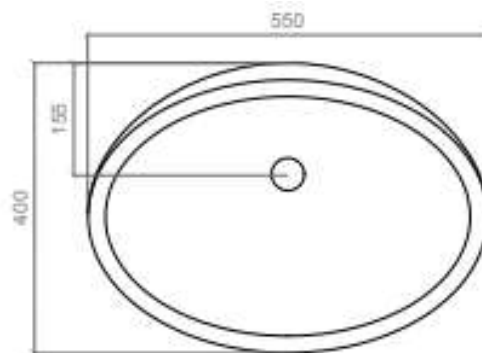

TECHNICAL SCHEDULE

Glass Design

Code: KOOLMAX

Article: *kool Max*
Category: *Countertop washbasin*
Material: *VetroFreddo®*
Overflow: *No*
Weight: *kg ±6,50*

Additional Colour options available
Please ask your Metrix representative
or visit Glass Design Website
www.glassdesign.it

Oval countertop washbasin with inclined cut and corners with sharp edges, produced in VetroFreddo®.

TAP AND SINK POSITIONING

HOLE ON THE TOP

Inspirational + European + Bathroomware