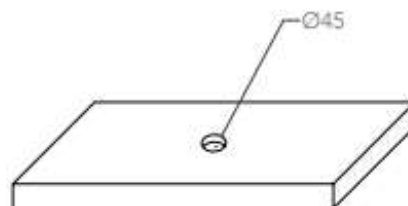

TECHNICAL SCHEDULE

Glass Design

Code: KOOLMAX

Article: *kool Max*
Category: *Countertop washbasin*
Material: *VetroFreddo®*
Overflow: *No*
Weight: *kg ±6,50*

Additional Colour options available
Please ask your Metrix representative
or visit Glass Design Website
www.glassdesign.it

Oval countertop washbasin with inclined cut and corners with sharp edges, produced in VetroFreddo®.

TAP AND SINK POSITIONING

HOLE ON THE TOP

Inspirational + European + Bathroomware