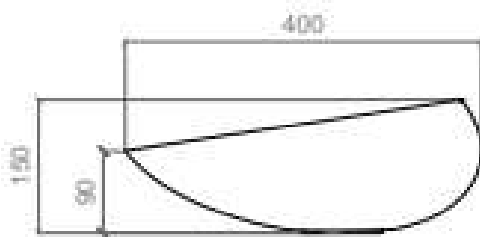

TECHNICAL SCHEDULE

Glass Design

Code: KOOLMAX

Article: *kool Max*
Category: *Countertop washbasin*
Material: *VetroFreddo®*
Overflow: *No*
Weight: *kg ±6,50*

Additional Colour options available
Please ask your Metrix representative
or visit Glass Design Website
www.glassdesign.it

Oval countertop washbasin with inclined cut and corners with sharp edges, produced in VetroFreddo®.

TAP AND SINK POSITIONING

HOLE ON THE TOP

Inspirational + European + Bathroomware