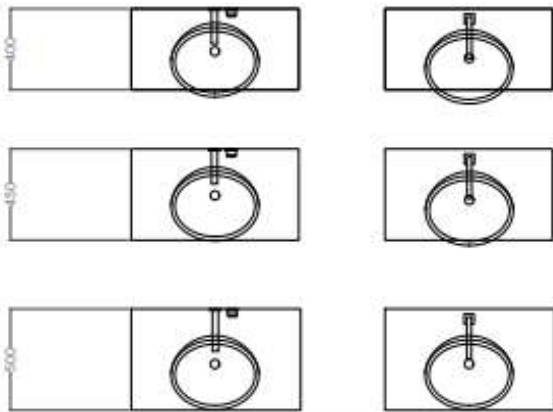

TECHNICAL SCHEDULE

Glass Design

Code: KOOLMAX

Article: *kool Max*
Category: *Countertop washbasin*
Material: *VetroFreddo®*
Overflow: *No*
Weight: *kg ±6,50*

Additional Colour options available
Please ask your Metrix representative
or visit Glass Design Website
www.glassdesign.it

Oval countertop washbasin with inclined cut and corners with sharp edges, produced in VetroFreddo®.

TAP AND SINK POSITIONING

HOLE ON THE TOP

Inspirational + European + Bathroomware